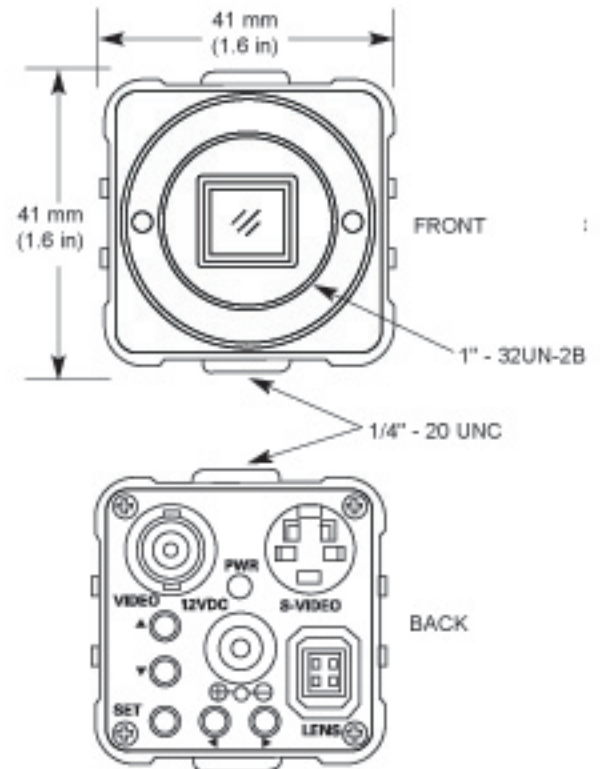

Costar

Model
SI-C500N

D.S.P with
On -Screen Programming
Miniature 1/3" Color
CCD Camera

410,000 Pixels CCD 768 x 494/752 x 582

High sensitivity 0.8 lux at F1.2, 50 IRE

Multi-Zone Backlight Compensation

S-Video & Composite Output

Specifications

Model	SI-C500N / SI-C500P
Pick-up Device	1/3 Interline Transfer CCD
Effective Pixels	768(H) x 494(V) / 752(H) x 582(V)
TV System	NTSC/PAL
Sync System	Internal
Horizontal Resolution	470 TV Lines
Video Outputs	Composite Video (1.0Vp-p/ 75%) Separate Y/C (Y: 1Vp-p/75%, C: 0.288Vp-p/75%)
Video S/N Ratio	50dB (AGC Off, Sharpness Low)
Minimum Illumination	0.8 Lux (F 1.2, 50 IRE)
AGC	34dB (On/Off Selectable)
White Balance	ATW/AWC/Manual (2,400K to 10,000K)
Backlight Compensation	On/Off (6 Sensing Zones Multi-Sele)
Auto Electronic Shutter	Auto/Manual (1/60 ~ 1/100,000 Sec.)
Auto Iris Lens	Video Type
Gamma Correction	Variable
Text Display	24 Alphanumeric Characters (On/Off Selectable)
Lens Mount	C/CS Mount (C-mount adapter included)
Power	DC12V
Operating Temperature	-10°C to 50°C (14°F to 122°F)
Weight	150g (0.33 lbs.)
Dimension (Without Lens)	41 (W) x 41 (H) x 56 (D) mm 1.6 (W) x 1.6 (H) x 2.0 (D) in