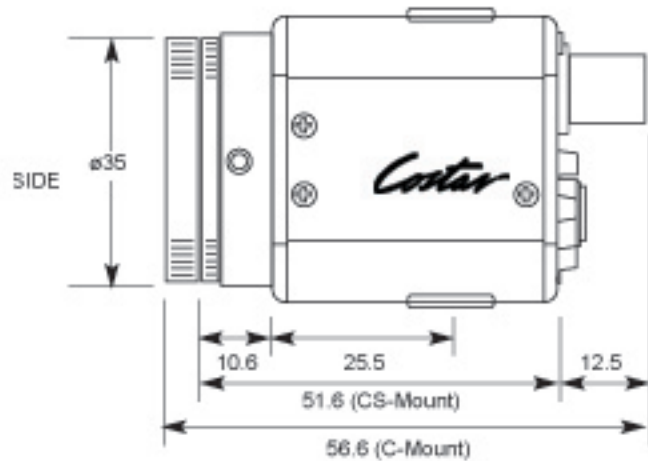

Costar

Model
SI-C500N

D.S.P with
On -Screen Programming
Miniature 1/3" Color
CCD Camera

410,000 Pixels CCD 768 x 494/752 x 582

High sensitivity 0.8 lux at F1.2, 50 IRE

Multi-Zone Backlight Compensation

S-Video & Composite Output

Specifications

Model	SI-C500N / SI-C500P
Pick-up Device	1/3 Interline Transfer CCD
Effective Pixels	768(H) x 494(V) / 752(H) x 582(V)
TV System	NTSC/PAL
Sync System	Internal
Horizontal Resolution	470 TV Lines
Video Outputs	Composite Video (1.0Vp-p/ 75%) Separate Y/C (Y: 1Vp-p/75%, C: 0.288Vp-p/75%)
Video S/N Ratio	50dB (AGC Off, Sharpness Low)
Minimum Illumination	0.8 Lux (F 1.2, 50 IRE)
AGC	34dB (On/Off Selectable)
White Balance	ATW/AWC/Manual (2,400K to 10,000K)
Backlight Compensation	On/Off (6 Sensing Zones Multi-Sele)
Auto Electronic Shutter	Auto/Manual (1/60 ~ 1/100,000 Sec.)
Auto Iris Lens	Video Type
Gamma Correction	Variable
Text Display	24 Alphanumeric Characters (On/Off Selectable)
Lens Mount	C/CS Mount (C-mount adapter included)
Power	DC12V
Operating Temperature	-10°C to 50°C (14°F to 122°F)
Weight	150g (0.33 lbs.)
Dimension (Without Lens)	41 (W) x 41 (H) x 56 (D) mm 1.6 (W) x 1.6 (H) x 2.0 (D) in