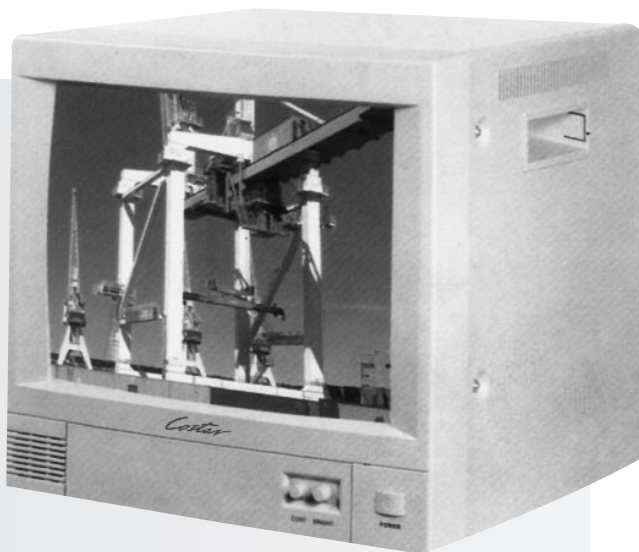

MODEL CMM0900N

MULTI-STANDARD EIA/CCIR 9" BLACK & WHITE VIDEO MONITOR

Easily adaptable for both EIA or CCIR applications, the CMM0900N 9" 800-line resolution black and white monitor features a universal switching power supply from 100V to 240V AC. The compact size allows it to be mounted in a 19" rack. The easy to use front panel, video loop through, and auto termination features provide flexibility and optimum control. This unit comes standard with an IEC power cord.

FEATURES

- Multi-standard EIA/CCIR, switchable
- Universal switching power supply.
100V to 240V AC
- 90° deflection-angle picture tube
- > 800 lines of resolution
- Video loop through
- Auto termination
- Rack mountable metal cabinet
- Easy to use front panel rotary knobs
- Low power consumption
- UL listed, FCC approved
- Optional 19" rack mount (MA0900GR)
- 2-year limited warranty, 90-day limited warranty on CRT