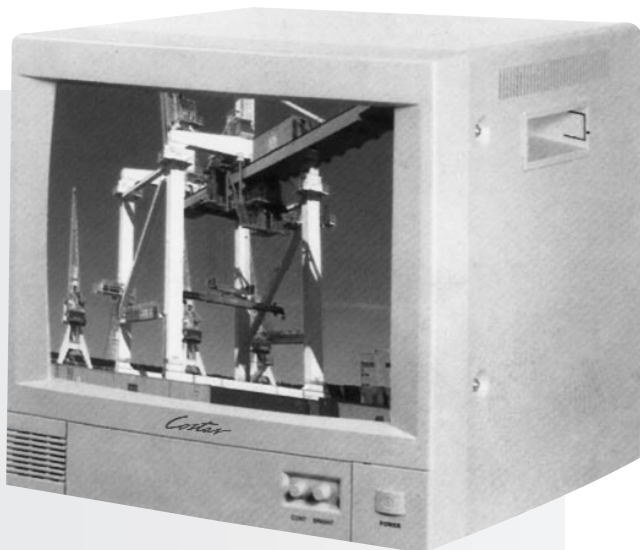

MODEL **CMM1700N**

17" HIGH-PERFORMANCE
BLACK & WHITE MONITOR
WITH OSD

Boasting 900-line resolution and advanced monochrome imaging technology, this 17" black-and-white monitor steps up viewing details. The CMM1700N features on-screen sharpness, H-position, and V-position controls easily accessible through the on-screen display (OSD). Additional features include: 2-channel video input, audio input, switchable power options (90V to 264V), auto termination BNC connector and DC restored video. The unit's over/underscan feature allows maximum utility with multiplexing systems.

FEATURES

- **Advanced monochrome processing technology**
- **High performance – 900 TVL horizontal**
- **On-screen display (OSD) controls in five languages**
- **2-channel video input – A/B (composite) with independent settings**
- **1-channel audio input**
- **Automatic EIA/CCIR scan system selectable**
- **Universal power (90 to 264V AC) with detachable power cord**
- **Over/underscan switchable on front**
- **Auto termination BNC connector**
- **Sharpness, H-position, V-position controls through OSD**
- **DC restored video**
- **19" standard rack mount available (CA1700G)**
- **Limited 2-year warranty, 90-day limited warranty on CRT**

MECHANICAL SPECIFICATIONS

Picture Tube	
CRT Tube	17" diagonal
Deflection	90° angle
Rear Connectors	
Video A/B In/Out	BNC connector x 4, auto termination
Audio In/Out	RCA phone connector x 2
Power Cord	Detachable, IEC
Front Controls	
Front Menu Button	Volume, contrast, brightness, sharpness, color, tint, ver. position, hor. position, language selection (English, French, Spanish, German, Italian)
Menu Selector	Bar adjust control
Video Selector	Push-button switch for A/B (LED green)
Under/Over Scan	Push-button On/Off switch (LED green)
Power	Push-button On/Off switch (LED green)
Speaker	Yes (front lower left)